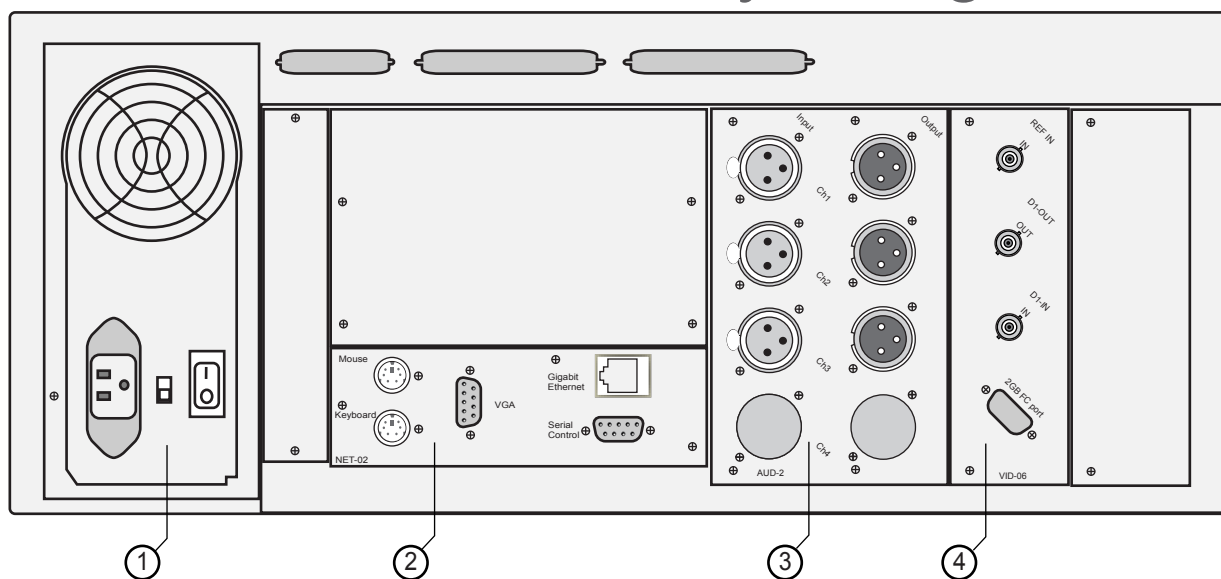

# Rear Connectivity Diagram

1. Power:   Fan, AC Plug, Power Switch & Voltage Selector
2. NET-02 Plate:  Keyboard, Mouse, VGA, Gigabit Ethernet, Serial Control
3. AUD-02 Plate:  AES/EBU Audio Inputs/Outputs 1-6, XLRs
4. VID-06 Plate:  X-REF IN, D1 IN, D1 OUT (BNCs), 2GB Fibre Channel