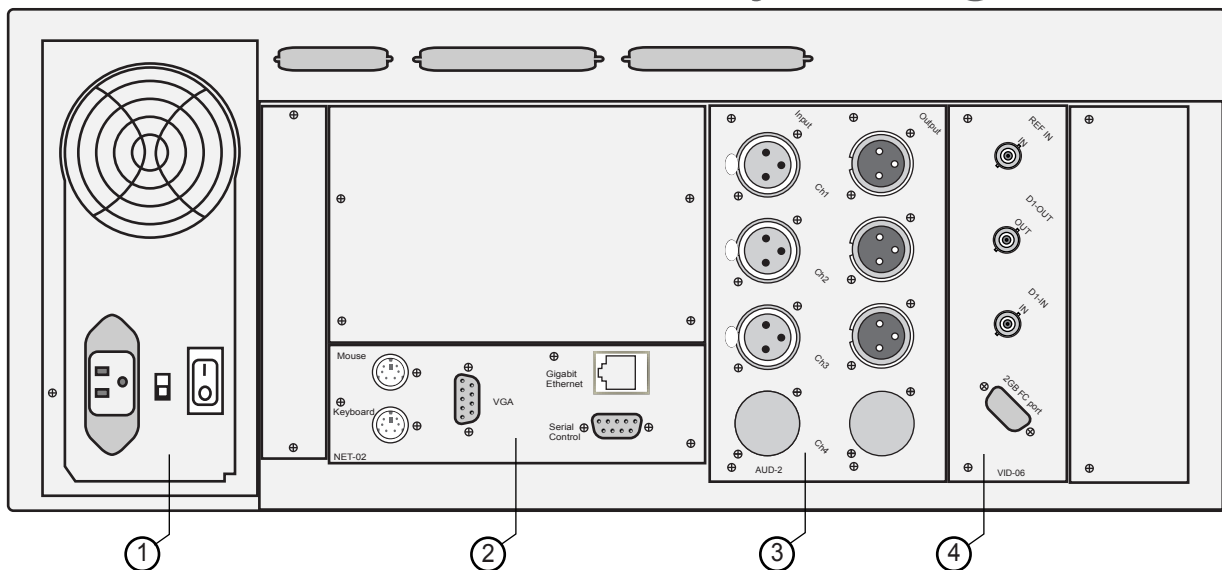

Rear Connectivity Diagram

- | | |
|--------------------|--|
| 1. Power: □ □ | Fan, AC Plug, Power Switch & Voltage Selector |
| 2. NET-02 Plate: □ | Mouse, Keyboard, VGA, Gigabit Ethernet, Serial Control |
| 3. AUD-02 Plate: □ | AES/EBU Audio Input/Output channels 1-6 (XLRs) |
| 4. VID-06 pLATE: □ | X-REF IN, D1 IN, D1 OUT (BNCs), Fibre Channel |